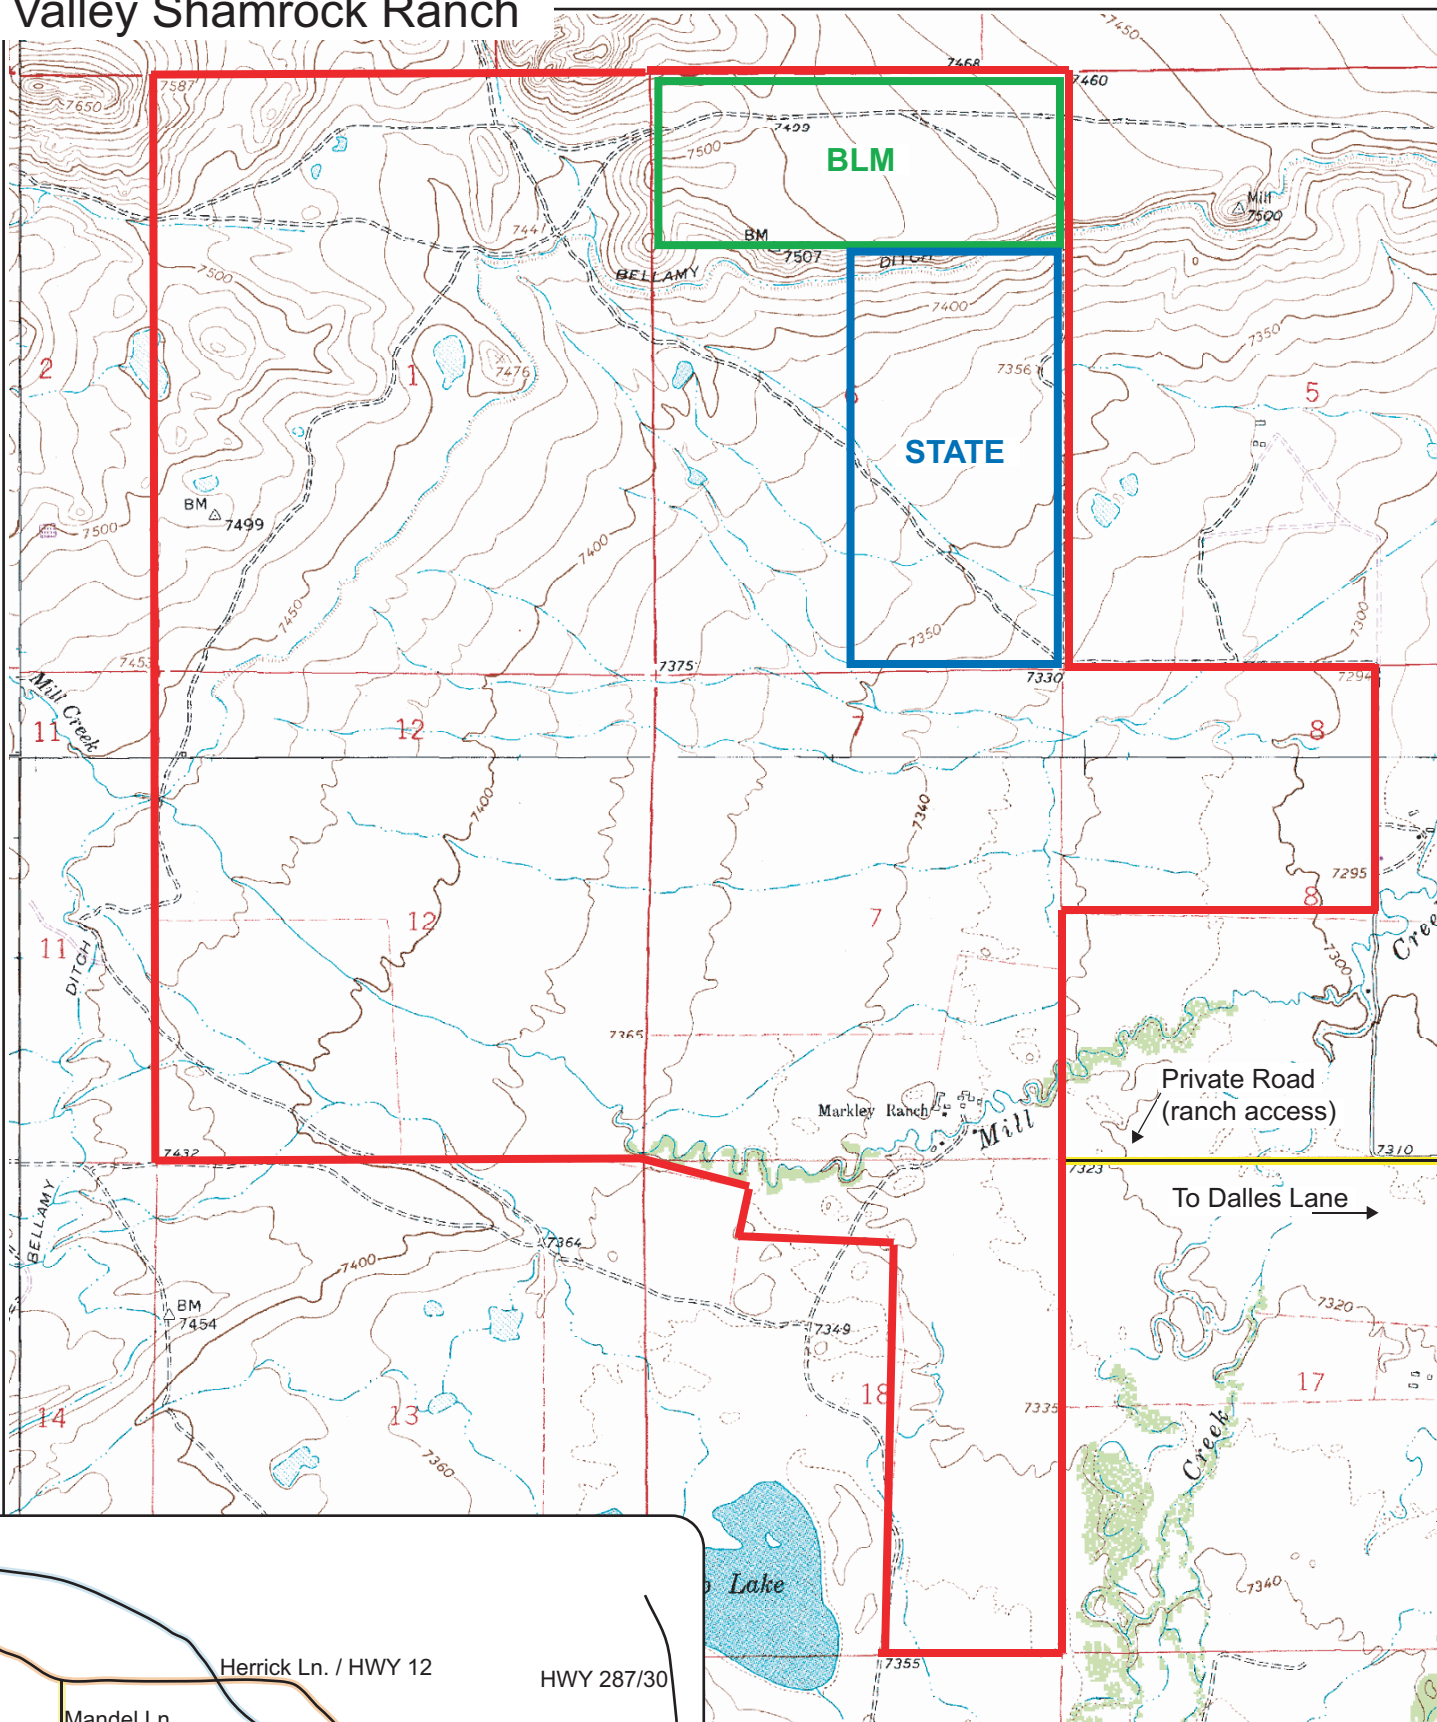

Sunny Valley Shamrock Ranch

Sunny Valley Shamrock Ranch is accessible via Dalles Lane (which becomes a private road west of Forbes Lane to Ranch) off of Mandel Lane, either from Hwy 130, or Herrick Lane (HWY 12) off Interstate 80.

- Ranch Boundary - - - - - **RED**
- State Lease Boundary - - - - - **BLUE**
- BLM Lease Boundary - - - - - **GREEN**
- Private access Rd - - - - - **YELLOW**
(West of Forbes Lane to Ranch)

All maps and other information as presented, are for informational purposes only. Accuracy and scale are not guaranteed, fence lines may or may not correspond with property boundaries. Buyer is responsible for verification of all facts to their satisfaction.