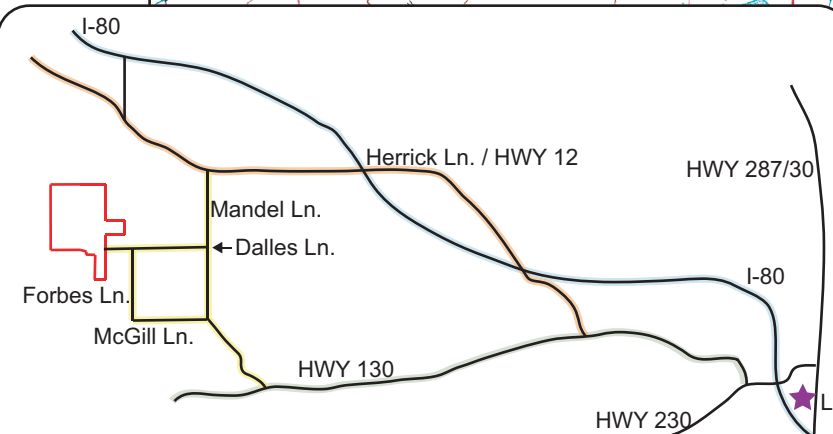

Sunny Valley Shamrock Ranch

Sunny Valley Shamrock Ranch is accessible via Dalles Lane (which becomes a private road west of Forbes Lane to Ranch) off of Mandel Lane, either from Hwy 130, or Herrick Lane (HWY 12) off Interstate 80.

- Ranch Boundary - - - - - **RED**
- State Lease Boundary - - - - - **BLUE**
- BLM Lease Boundary - - - - - **GREEN**
- Private access Rd - - - - - **YELLOW**
(West of Forbes Lane to Ranch)

All maps and other information as presented, are for informational purposes only. Accuracy and scale are not guaranteed, fence lines may or may not correspond with property boundaries. Buyer is responsible for verification of all facts to their satisfaction.