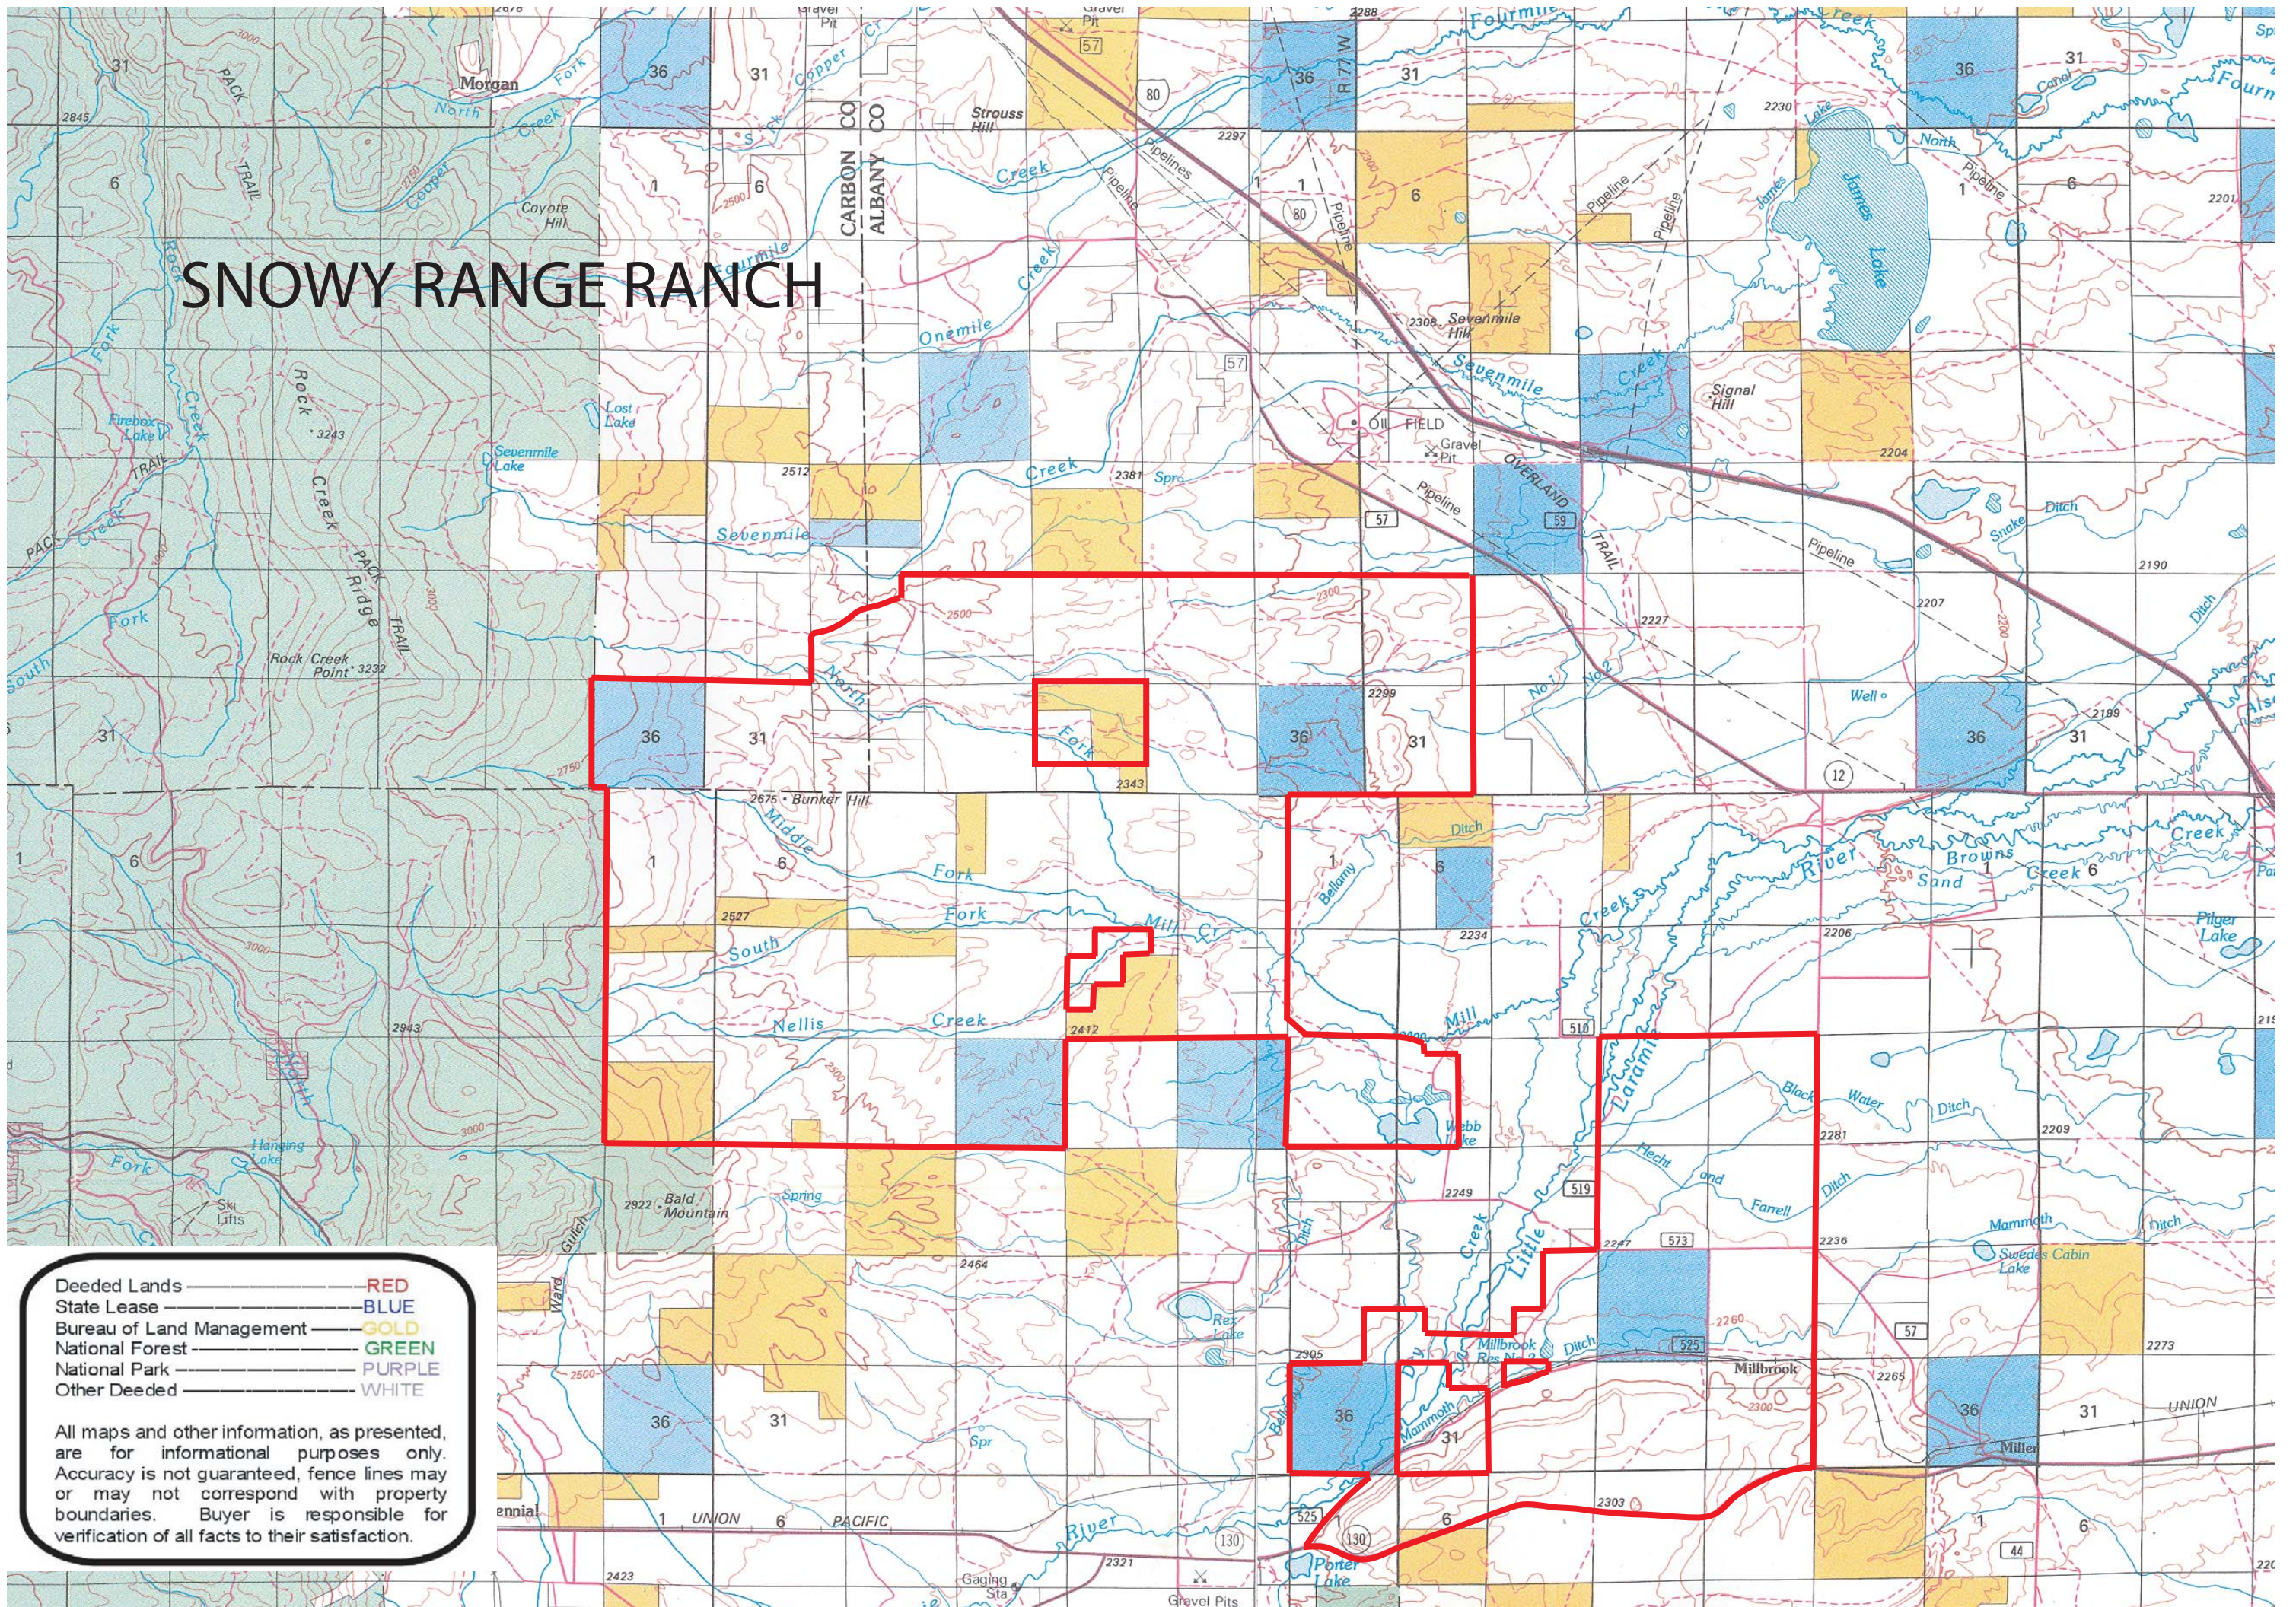

SNOWY RANGE RANCH

Deeded Lands	RED
State Lease	BLUE
Bureau of Land Management	GOLD
National Forest	GREEN
National Park	PURPLE
Other Deeded	WHITE

All maps and other information, as presented, are for informational purposes only. Accuracy is not guaranteed, fence lines may or may not correspond with property boundaries. Buyer is responsible for verification of all facts to their satisfaction.