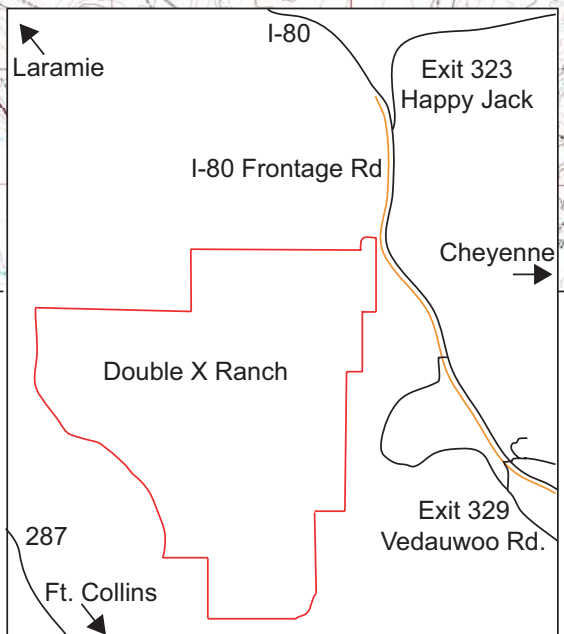

DOUBLE X RANCH

I-80 Frontage
Access to Ranch

State Lease
640 Acres

BLM Lease
640 Acres

BLM Lease
460+/- Acres

- Ranch Boundary - - - - - RED
- BLM Lease Boundary - - - - - GREEN
- State Lease Boundary - - - - - BLUE
- I-80 Frontage Road - - - - - ORANGE

All maps and other information as presented, are for informational purposes only. Accuracy is not guaranteed, fence lines may or may not correspond with property boundaries. Buyer is responsible for verification of all facts to their satisfaction.